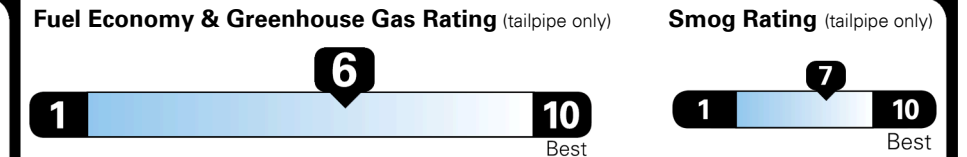

This vehicle emits 277 grams CO₂ per mile. The best emits 0 grams per mile (tailpipe only). Producing and distributing fuel also create emissions; learn more at fueleconomy.gov.

Actual results will vary for many reasons, including driving conditions and how you drive and maintain your vehicle. The average new vehicle gets 28 MPG and costs $8,000 to fuel over 5 years. Cost estimates are based on 15,000 miles per year at $ 2.95 per gallon. MPGe is miles per gasoline gallon equivalent. Vehicle emissions are a significant cause of climate change and smog.

fueleconomy.gov

Calculate personalized estimates and compare vehicles

GOVERNMENT 5-STAR SAFETY RATINGS

Overall Vehicle Score ★ ★ ★ ★ ▲

Based on the combined rating of frontal, side and rollover. Should ONLY be compared to other vehicles of similar size and weight. ▲ Safety Concern: Visit www.safercar.gov or call 1-888-327-4236 for more details.

Frontal Driver ★ ★ ★ ★
Crash Passenger ★ ★ ★

Based on the risk of injury in a frontal impact. Should ONLY be compared to other vehicles of similar size and weight.

Side Front seat ★ ★ ★ ★ ★
Crash Rear seat ★ ★ ★ ★ ★ ▲

Star ratings based on the risk of injury in a side impact.

Rollover ★ ★ ★ ★
Star ratings based on the risk of rollover in a single-vehicle crash.

Star ratings range from 1 to 5 stars (★★★★★) with 5 being the highest.

Source: National Highway Traffic Safety Administration (NHTSA).
www.safercar.gov or 1-888-327-4236

Manufacturer's suggested retail price includes Manufacturer's recommended pre-delivery service. License and title fees, state and local taxes and other dealer installed options and accessories are not included in the manufacturer's suggested retail price.

PARTS CONTENT INFORMATION

FOR VEHICLES IN THIS CAR LINE U.S./CANADIAN PARTS CONTENT: 16 %

MAJOR SOURCES OF FOREIGN PARTS:
KOREA: 30%
MEXICO: 45%

NOTE: PARTS CONTENT DOES NOT INCLUDE FINAL ASSEMBLY, DISTRIBUTION, OR OTHER NON-PARTS COSTS.

FOR THIS VEHICLE FINAL ASSEMBLY POINT:
MEXICO

COUNTRY OF ORIGIN ENGINE (MOTOR): MEXICO
TRANSMISSION: MEXICO