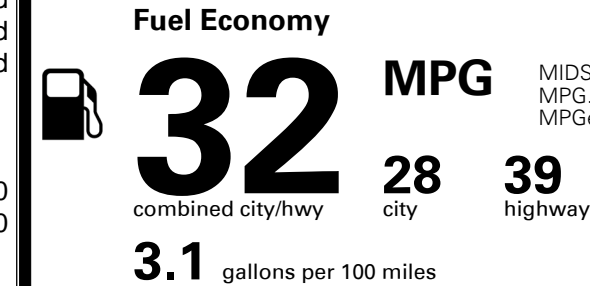

\$ 22,035.00

TOTAL ADDITIONAL WEIGHT: 6.9

*Additional terms and conditions apply.

**Kia Connect may be currently unavailable for Model Year 2022 and newer vehicles sold or purchased in Massachusetts; please see owners.kia.com for updates on availability.

EPA DOT Fuel Economy and Environment

Gasoline Vehicle

MIDSIZE CARS range from 15 to 132 MPG. The best vehicle rates 132 MPGe.

You save \$1,000
 in fuel costs
 over 5 years
 compared to the
 average new vehicle.