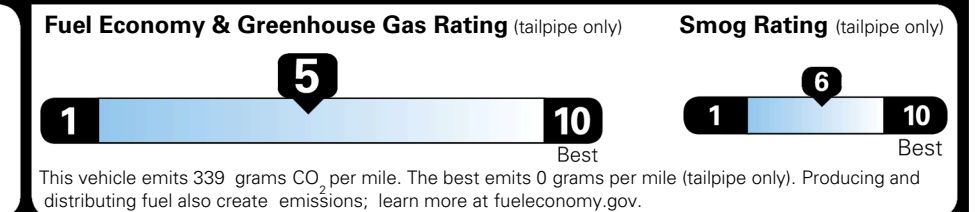

MSRP INCLUDING OPTIONS \$ 33,785.00

INLAND FREIGHT AND HANDLING \$ 1,495.00

TOTAL MANUFACTURER'S SUGGESTED RETAIL PRICE ▶ \$ 35,280.00

TOTAL ADDITIONAL WEIGHT: 6.6

*Additional terms and conditions apply.
 **Kia Connect may be currently unavailable for some Model Year 2022 and newer vehicles sold or purchased in Massachusetts; please see owners.kia.com for more information.
 NOTE: When you purchase this vehicle, Kia America, Inc. collects personal information you provide to the dealership. For information on our collection and use of personal information and your rights, please see our Privacy Policy on www.kia.com.

EPA DOT Fuel Economy and Environment

Gasoline Vehicle

You spend \$1,000 more in fuel costs over 5 years
 compared to the average new vehicle.

Annual fuel cost \$1,900

Actual results will vary for many reasons, including driving conditions and how you drive and maintain your vehicle. The average new vehicle gets 29 MPG and costs \$8,500 to fuel over 5 years. Cost estimates are based on 15,000 miles per year at \$ 3.30 per gallon. MPGe is miles per gasoline gallon equivalent. Vehicle emissions are a significant cause of climate change and smog.