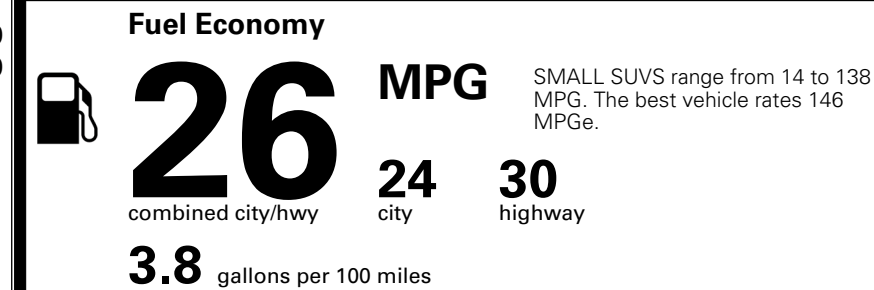

MSRP INCLUDING OPTIONS \$ 33,785.00

INLAND FREIGHT AND HANDLING \$ 1,495.00

TOTAL MANUFACTURER'S SUGGESTED RETAIL PRICE ▶ \$ 35,280.00

TOTAL ADDITIONAL WEIGHT: 6.6

*Additional terms and conditions apply.
 **Kia Connect may be currently unavailable for some Model Year 2022 and newer vehicles sold or purchased in Massachusetts; please see owners.kia.com for more information.
 NOTE: When you purchase this vehicle, Kia America, Inc. collects personal information you provide to the dealership. For information on our collection and use of personal information and your rights, please see our Privacy Policy on www.kia.com.

EPA DOT Fuel Economy and Environment

Gasoline Vehicle

You spend \$1,000 more in fuel costs over 5 years
 compared to the average new vehicle.

Annual fuel cost \$1,900

Actual results will vary for many reasons, including driving conditions and how you drive and maintain your vehicle. The average new vehicle gets 29 MPG and costs \$8,500 to fuel over 5 years. Cost estimates are based on 15,000 miles per year at \$ 3.30 per gallon. MPGe is miles per gasoline gallon equivalent. Vehicle emissions are a significant cause of climate change and smog.