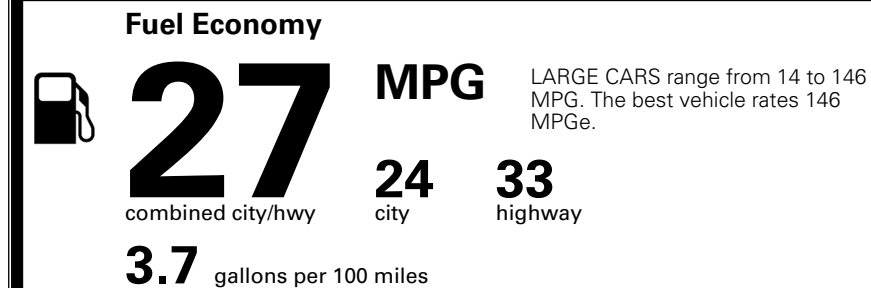

WARRANTY

10 Year/100,000 Mile Limited Powertrain Warranty
5 Year/60,000 Mile Limited Basic Warranty
5 Year/60,000 Mile Roadside Assistance

MANUFACTURER'S SUGGESTED RETAIL PRICE ▶

$ 30,090.00

COMPARE GT-LINE AWD FEATURES

Added to/in place of standard GT-Line FWD features
- All-Wheel Drive
- Heated Steering Wheel

Included
Included
Included

ADDITIONAL INSTALLED EQUIPMENT:

(In addition to or in place of standard features)

Wolf Gray Paint
GT-Line Red Interior Color Package
GT-Line Premium Package
- Panoramic Sunroof w/ Power Sunshade
- LED Interior Lighting
- Bose Premium Audio w/Active Sound Design
- 18" Black Finished Alloy Wheels, Unique Design
Carpeted Floor Mats

$495.00
$295.00
$2,200.00

$200.00

MSRP INCLUDING OPTIONS

$ 33,280.00

INLAND FREIGHT AND HANDLING

$ 1,245.00

TOTAL MANUFACTURER'S SUGGESTED RETAIL PRICE ▶

$ 34,525.00

TOTAL ADDITIONAL WEIGHT: 7.3

*Additional terms and conditions apply.

**Kia Connect may be currently unavailable for some Model Year 2022 and newer vehicles sold or purchased in Massachusetts; please see owners.kia.com for more information.

NOTE: When you purchase this vehicle, Kia America, Inc. collects personal information you provide to the dealership. For information on our collection and use of personal information and your rights, please see our Privacy Policy on www.kia.com.

EPA DOT Fuel Economy and Environment

Gasoline Vehicle

You spend
$750
more in fuel costs
over 5 years
compared to the
average new vehicle.

Annual fuel cost
$1,850