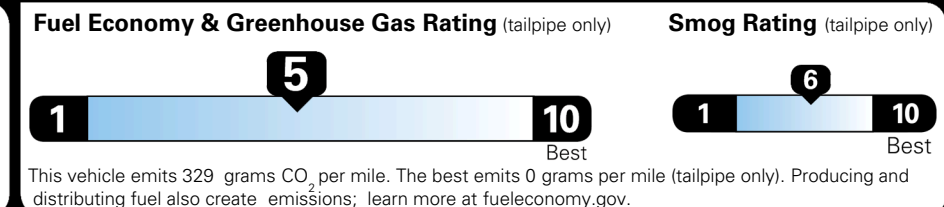

### EPA DOT Fuel Economy and Environment

Gasoline Vehicle

You spend  
**\$750**  
 more in fuel costs  
 over 5 years  
 compared to the  
 average new vehicle.

Annual fuel cost  
**\$1,850**

Actual results will vary for many reasons, including driving conditions and how you drive and maintain your vehicle. The average new vehicle gets 29 MPG and costs \$8,500 to fuel over 5 years. Cost estimates are based on 15,000 miles per year at \$ 3.30 per gallon. MPGe is miles per gasoline gallon equivalent. Vehicle emissions are a significant cause of climate change and smog.