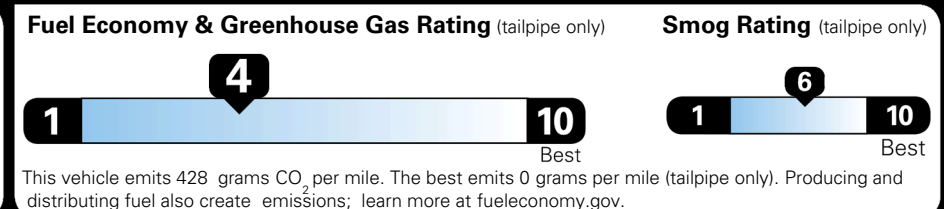

You spend $3,250 more in fuel costs over 5 years compared to the average new vehicle.

Annual fuel cost $2,350